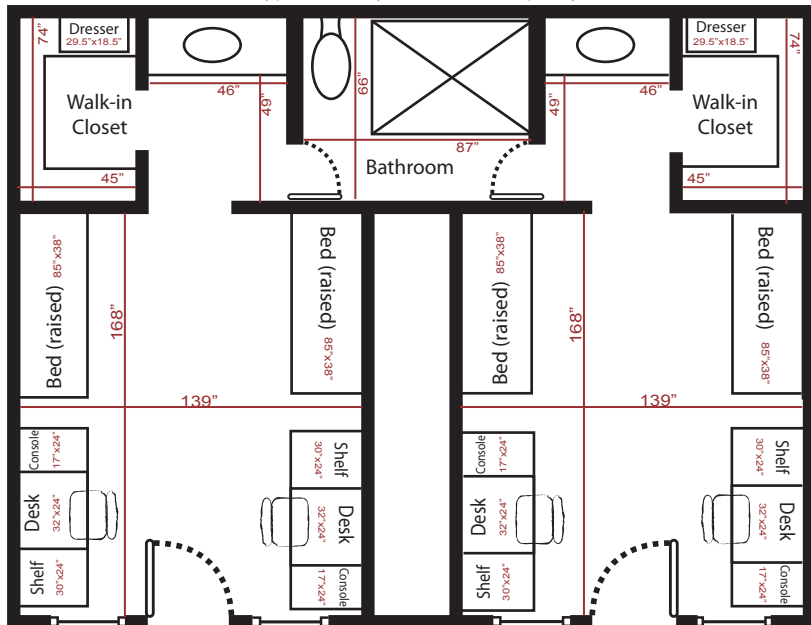

Garcia Hall  
Room Type: Suite-Style, Double Occupancy

\*\*Note: Not drawn to scale