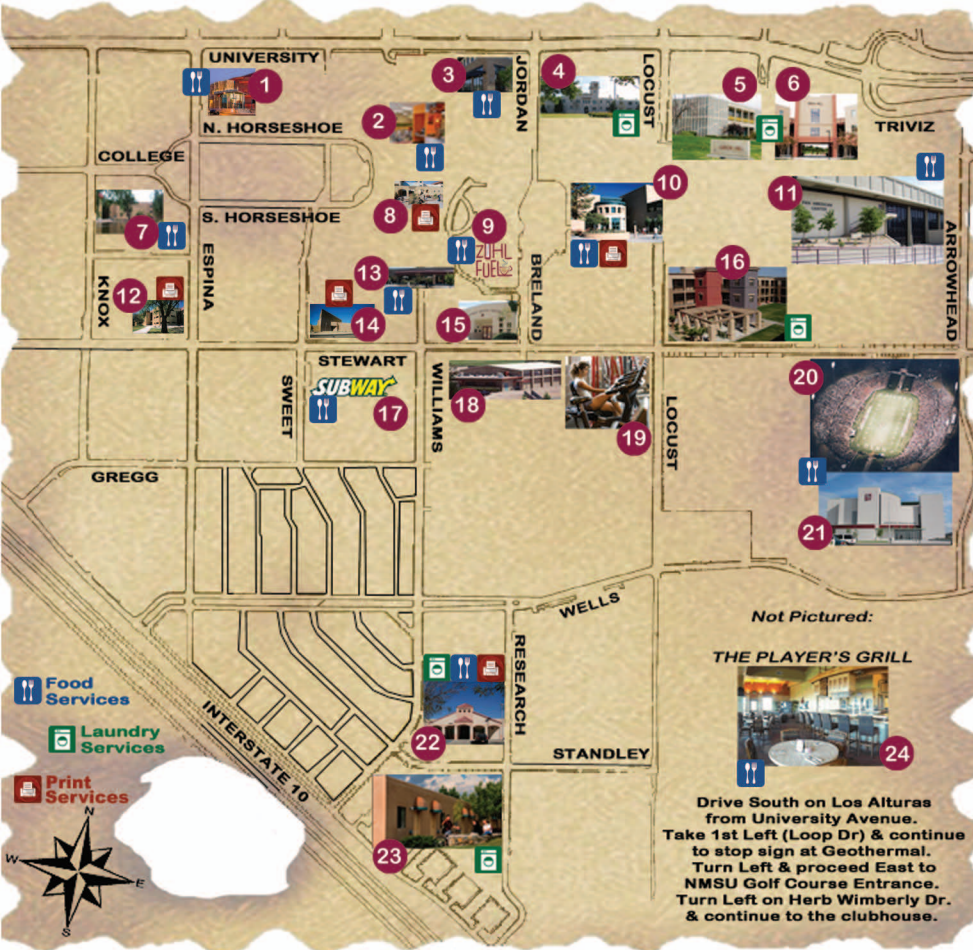

Vista Del Monte

Aggie Express: <i>Full Convenience Store</i>	646-7788	Monday-Friday: 7:30am-5pm
----------------------------------------------	----------	---------------------------

Zuhl Library

Zuhl Fuel: <i>Starbucks Coffee, Sandwiches and Salads</i>	646-1749	Monday-Thursday: 8:30am-10pm	Friday: 8:30am-6pm
-----------------------------------------------------------	----------	------------------------------	--------------------

**Also available on the
NMSU INSIDER app!**

All About Discovery!™

New Mexico State University Dining Services
dining.nmsu.edu

- 1 Center for the Arts Tickets & Concessions
- 2 College Canteen (Health & Social Services)
- 3 Barnes & Noble and Panda Express
- 4 Rhodes-Garrett-Hamiel Laundry Services
- 5 Garcia Hall Laundry Services
- 6 Piñon Hall Laundry Services
- 7 Aggies Grill & Sam Steel Café (Gerald Thomas)
- 8 Hardman & Jacobs Learning Center Printing
- 9 Zuhl Fuel (Zuhl Library)
- 10 Corbett Center Student Union Food Court, Corbett Corner, Taos Restaurant & Printing
- 11 Pan American Center Tickets & Concessions
- 12 Knox Hall Printing
- 13 Frenger Food Court
- 14 Computer Center Printing
- 15 Campus Health Center
- 16 Chamisa Village Laundry Services
- 17 Subway™ (O'Donnell Hall)
- 18 Aquatic Center
- 19 Activity Center & Outdoor Center
- 20 Aggie Memorial Stadium Concessions
- 21 3rd Floor Bistro (Stan Fulton Athletics Center)
- 22 Aggie Express Store, Laundry & Printing
- 23 Cervantes Village Laundry Services
- 24 The Player's Grill (Golf Course Clubhouse)

View this map anytime from the **NMSU INSIDER** free mobile app!

AGGIE CASH MAP