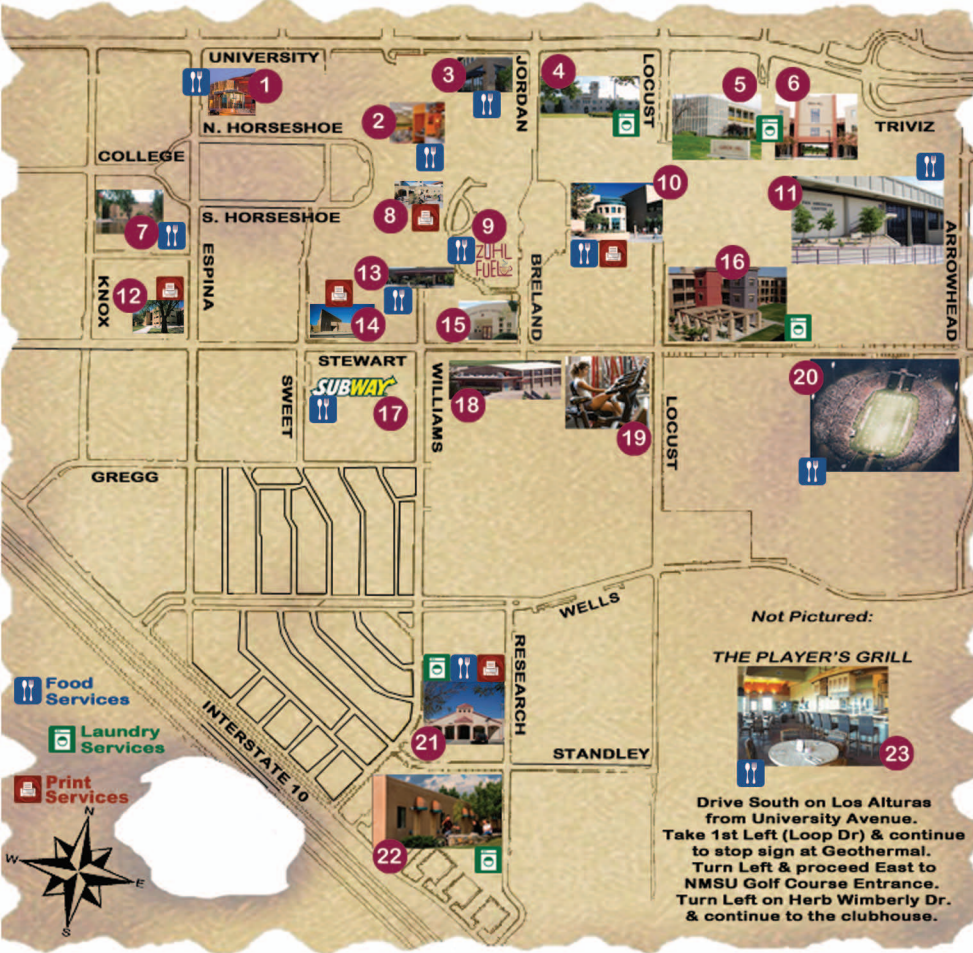

#### Frenger Food Court

Chihuahuas Restaurant: <i>Mexican Cuisine</i>	373-7165	Monday-Thursday: 7:30am-4pm	Friday: 7:30am-2:30pm
Dick's Café/Smokey Dick's BBQ: <i>Burgers &amp; Hotdogs</i>	650-6980	Monday-Friday: 8am-3pm	
Mix Pacific Rim: <i>Teriyaki, Wraps and Rolls</i>	N/A	Monday-Friday: 8:30am-3pm	
Pastaggio's Italian: <i>Pizza, Pasta, Meatballs</i>	N/A	Monday-Thursday: 10:30am-4pm	Friday: 10:30am-2pm
TCBY Treats/Coffee Haus: <i>Sandwiches &amp; Yogurt</i>	646-4001	Monday-Thursday: 7:30am-4:30pm	Friday: 7:30am-4pm

**NMSU**  
**STATE**

All About Discovery!™

**New Mexico State University Dining Services**  
[dining.nmsu.edu](http://dining.nmsu.edu)

- 1 Center for the Arts Tickets & Concessions
- 2 College Canteen (Health & Social Services)
- 3 Barnes & Noble and Panda Express
- 4 Rhodes-Garrett-Hamiel Laundry Services
- 5 Garcia Hall Laundry Services
- 6 Piñon Hall Laundry Services
- 7 Aggies Grill & Sam Steel Café (Gerald Thomas)
- 8 Hardman & Jacobs Learning Center Printing
- 9 Zuhl Fuel (Zuhl Library)
- 10 Corbett Center Student Union Food Court, Corbett Corner, Taos Restaurant & Printing
- 11 Pan American Center Tickets & Concessions
- 12 Knox Hall Printing
- 13 Frenger Food Court
- 14 Computer Center Printing
- 15 Campus Health Center
- 16 Chamisa Village Laundry Services
- 17 Subway™ (O'Donnell Hall)
- 18 Aquatic Center
- 19 Activity Center & Outdoor Center
- 20 Aggie Memorial Stadium Concessions
- 21 Aggie Express Store, Laundry & Printing
- 22 Cervantes Village Laundry Services
- 23 The Player's Grill (Golf Course Clubhouse)

View this map anytime from the **NMSU INSIDER** free mobile app!

# AGGIE CASH MAP