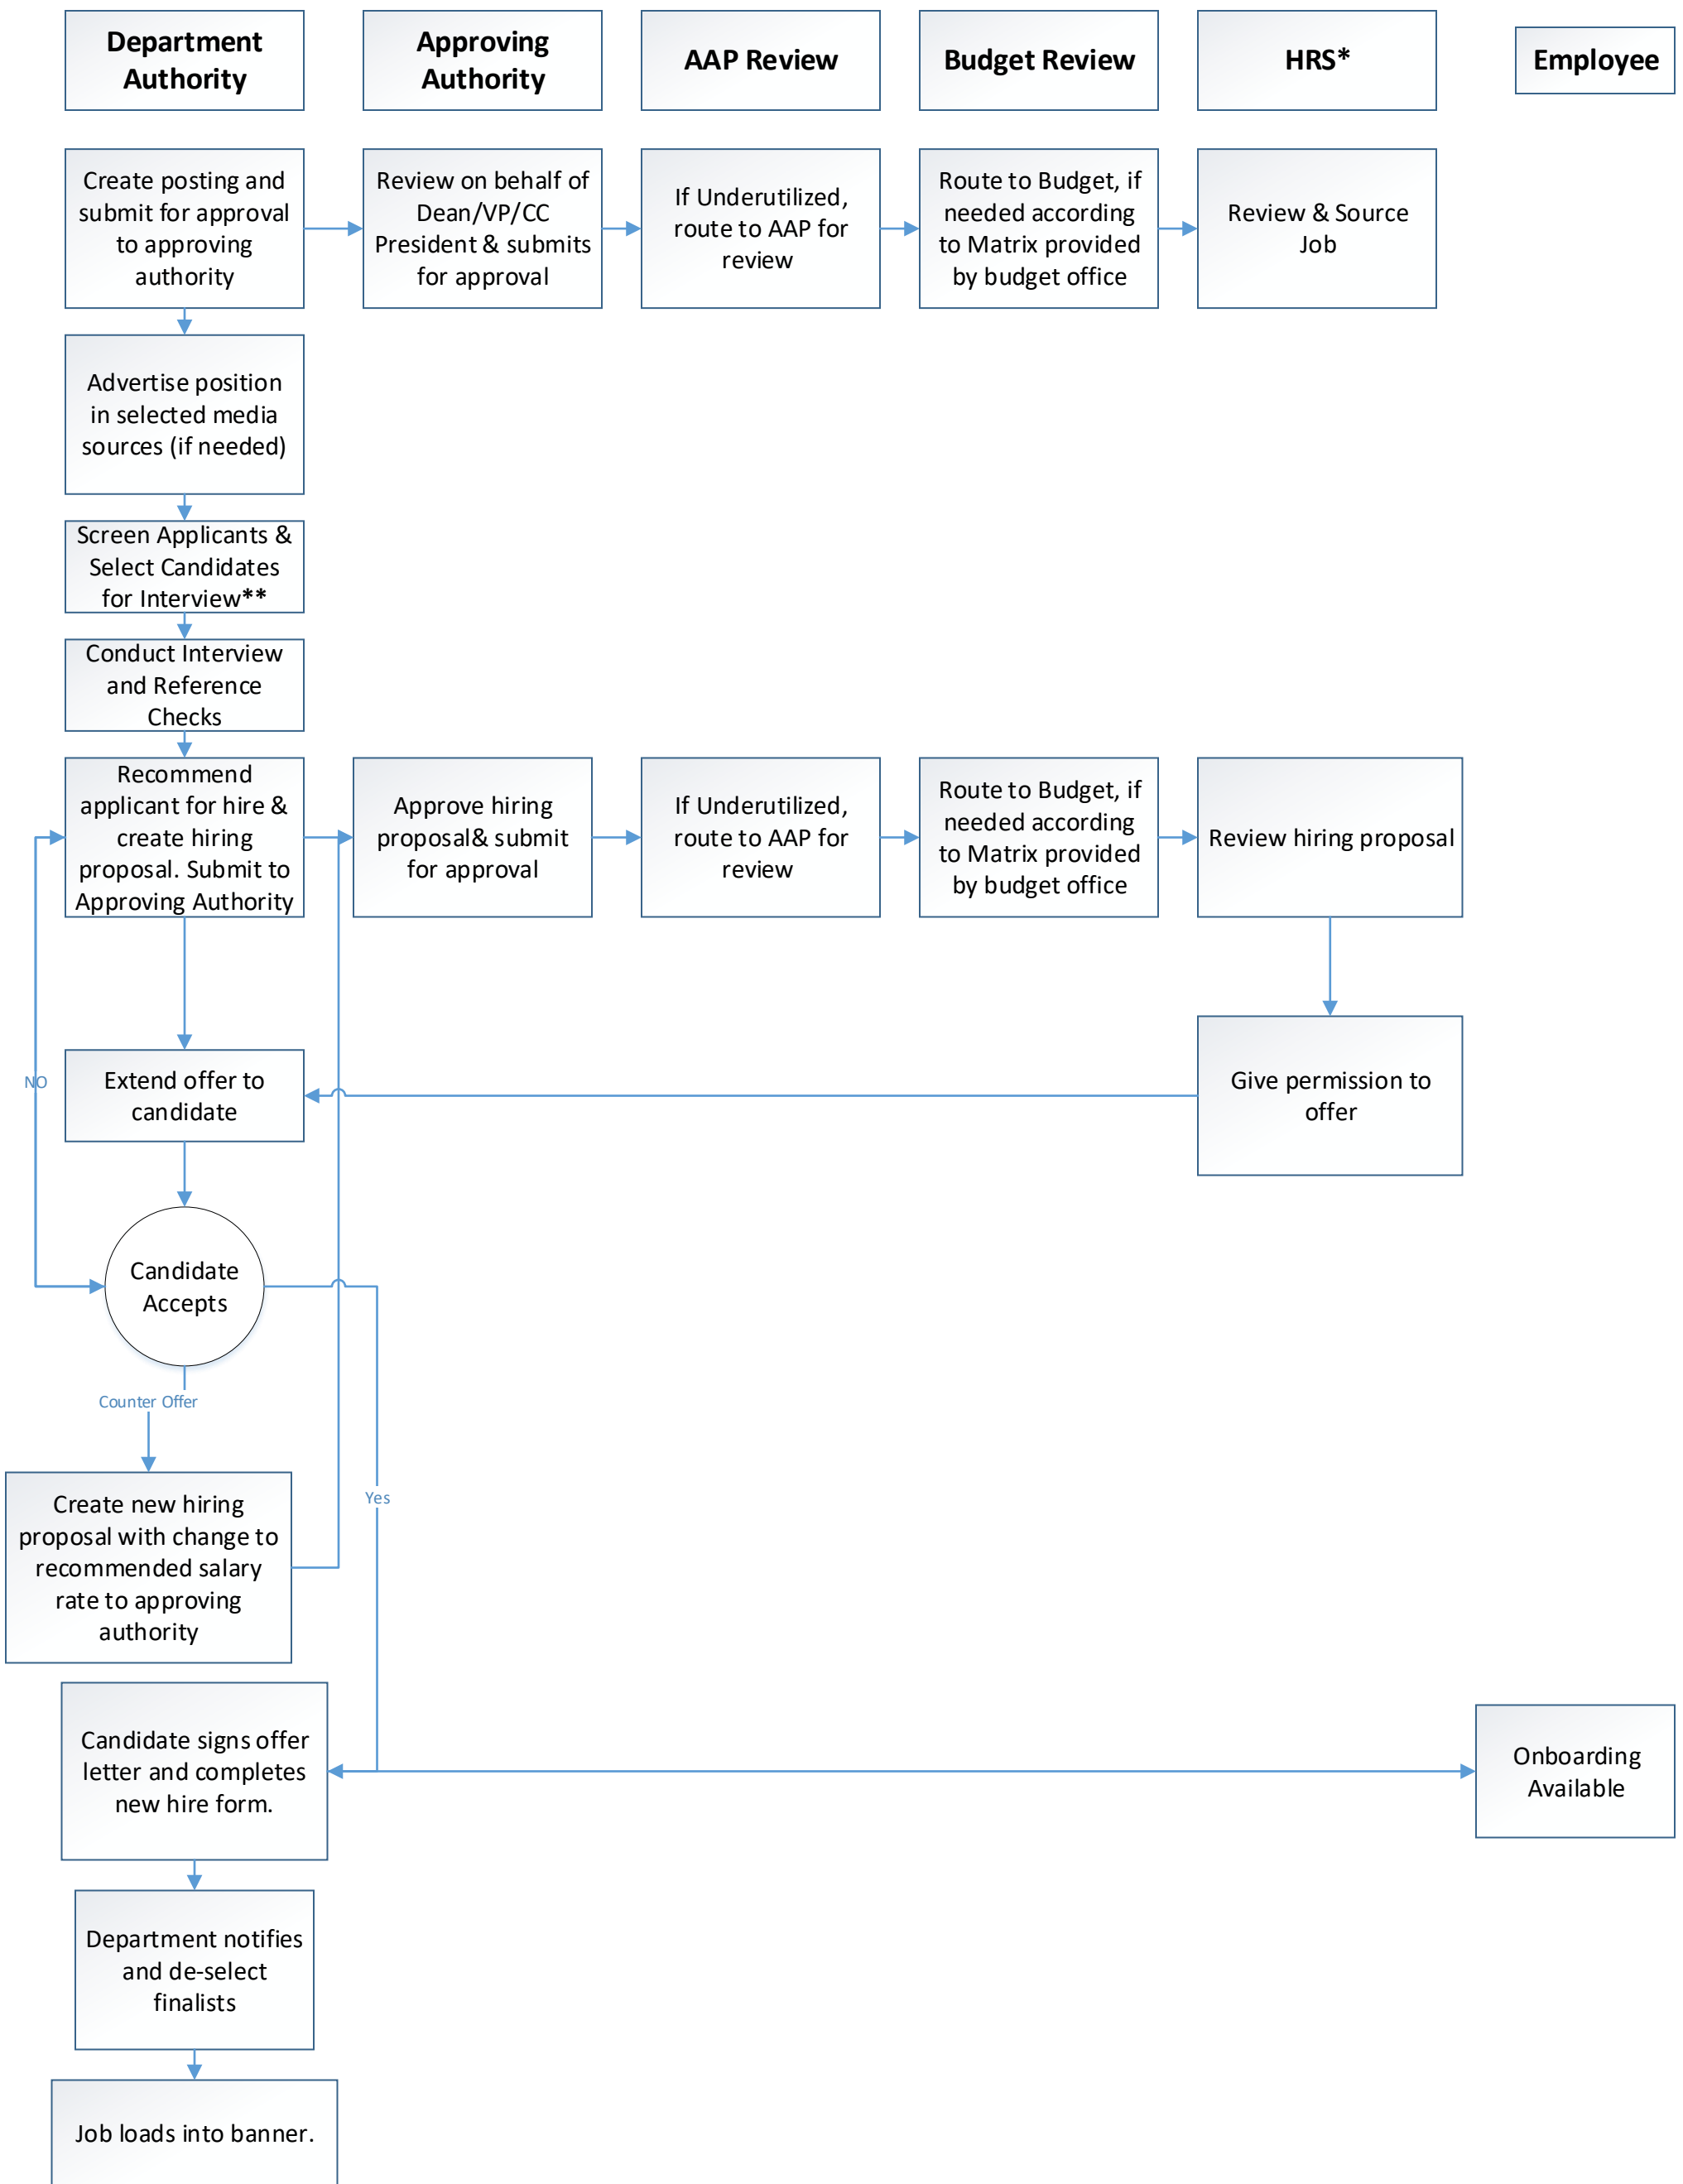

Staff Hiring Process Flow

*HRS internal processing time is 48 hours.