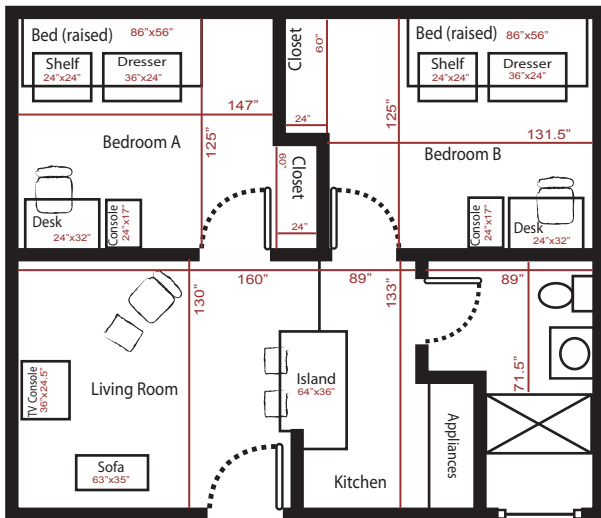

Chamisa Village - Phase I
Apartment Type: 2 Bedroom, 1 Bath

**Note: Not drawn to scale