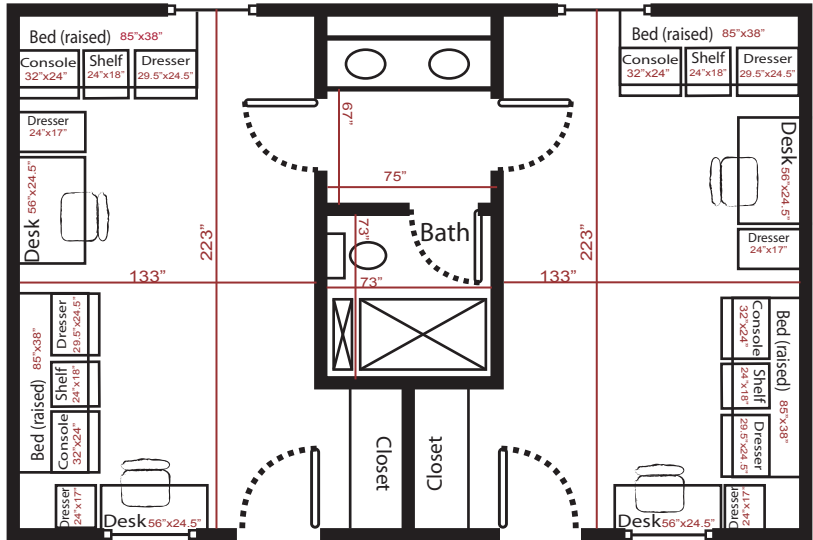

Pinon Hall  
Room Type: Suite-Style, Double Occupancy

\*\*Note: Not drawn to scale